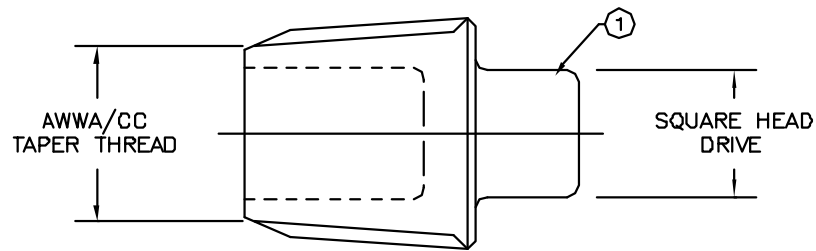

Cambridge Brass  
P.O. Box 249  
140 Orion Place  
Cambridge, Ontario  
Canada N1R 5V1  
Tel: (519) 621-5520  
Fax: (519) 621-8674  
<http://www.cambridgebrass.com>

MODEL NO. 98NL

AWWA (CC) THREAD

TAPPING PLUG

PARTS AND MATERIAL:  
1. BODY: CAST BRASS, ALLOY C89833

FEATURES:  
- MANUFACTURED IN COMPLIANCE WITH AWWA STANDARD C800.  
(ASTM B-584, UNS NO C89833).

Cambridge Brass considers the information in this submittal form to be correct at the time of publication. Item and option availability, including specifications, are subject to change without notice.

SIZE	CATALOG NO.	AWWA (CC) THREAD	WEIGHT
1/2"	98NL-A1	1/2" AWWA (CC)	0.2
5/8"	98NL-A2	5/8" AWWA (CC)	0.3
3/4"	98NL-A3	3/4" AWWA (CC)	0.4
1"	98NL-A4	1" AWWA (CC)	0.5
1 1/2"	98NL-A6	1 1/2" AWWA (CC)	1.1
2"	98NL-A7	2" AWWA (CC)	1.6